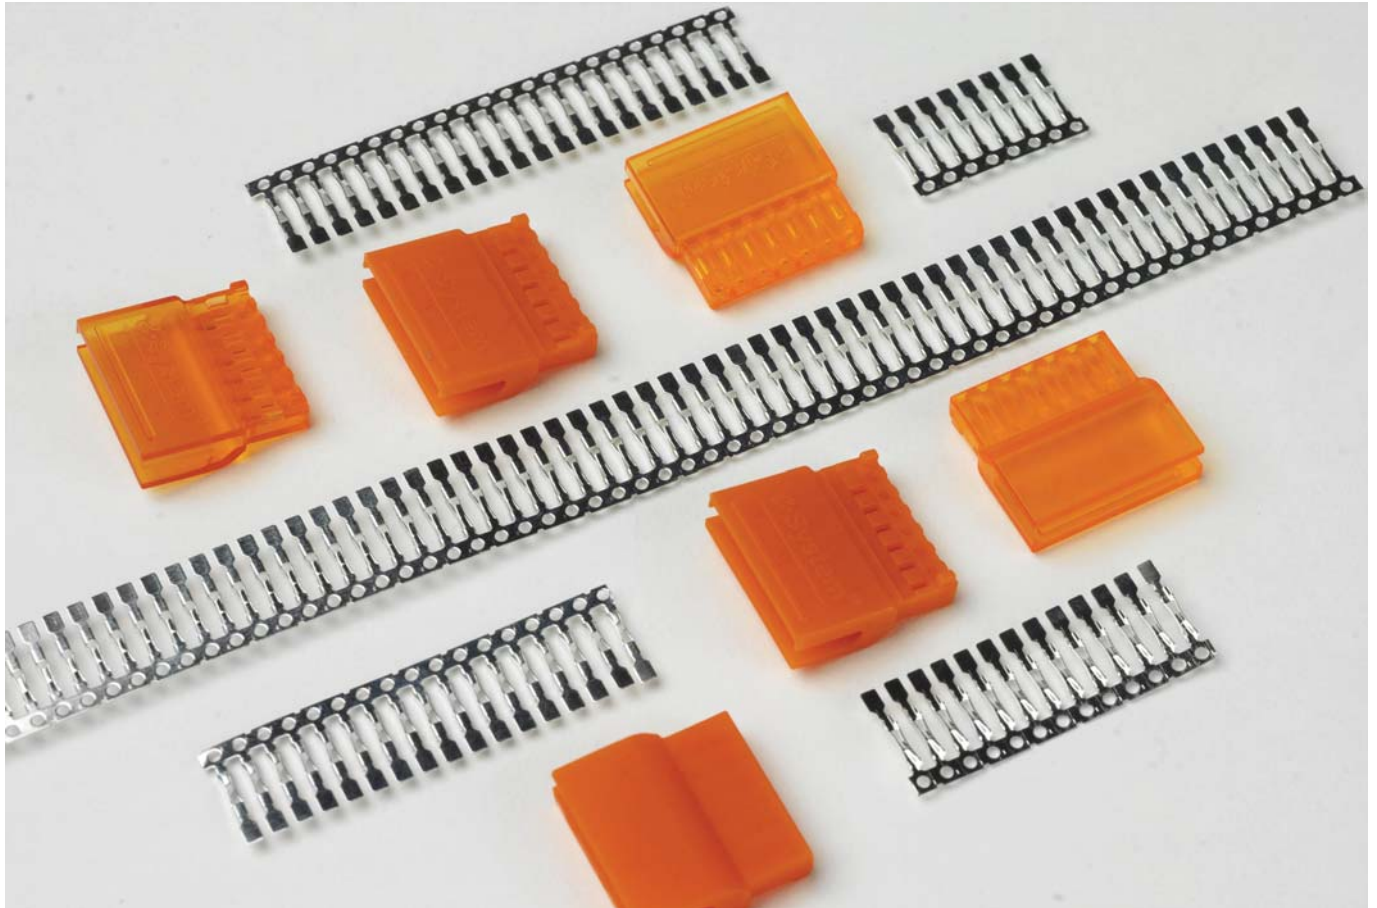

CUSTOM CONTACTS & HOUSINGS

Our product specialists will be pleased to work with you to supply a different colour housing or even custom moulded in a corporate style with your own brand or logo.

Contacts can be custom developed and tailored specifically for your application