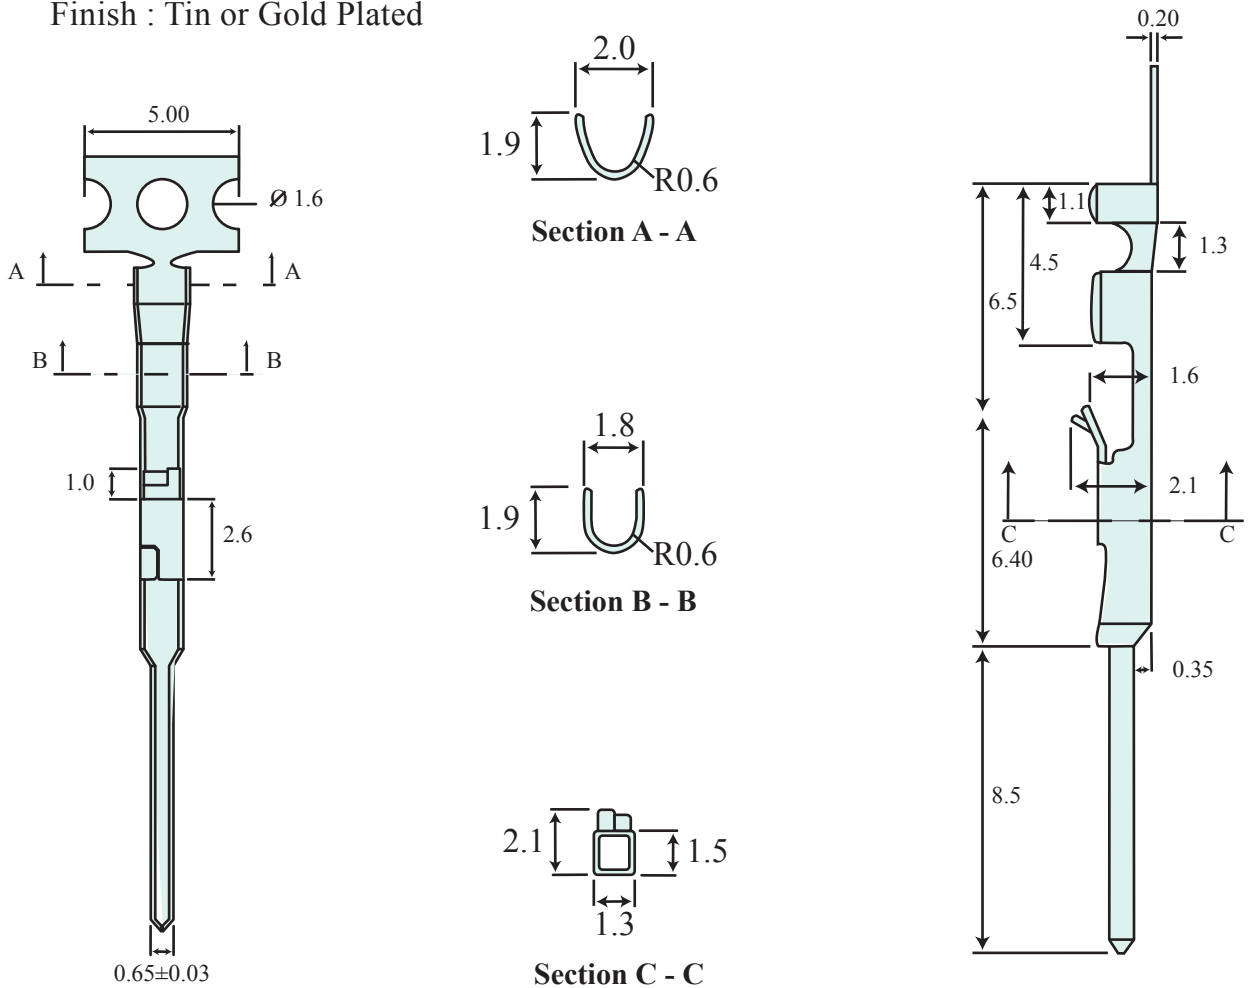

MMWCA Series Male Wire Crimp Contact

Ideal for connecting discrete wire to Membrane Switches/Flat Cable

Quantity : 15,000 Pieces Per Reel

24~28 AWG Wire Gauge

Use with Housings MHWA or MHEWA

0.65mm Square Contact

RoHS Compliant

Material : Phosphor Bronze

Finish : Tin or Gold Plated

—