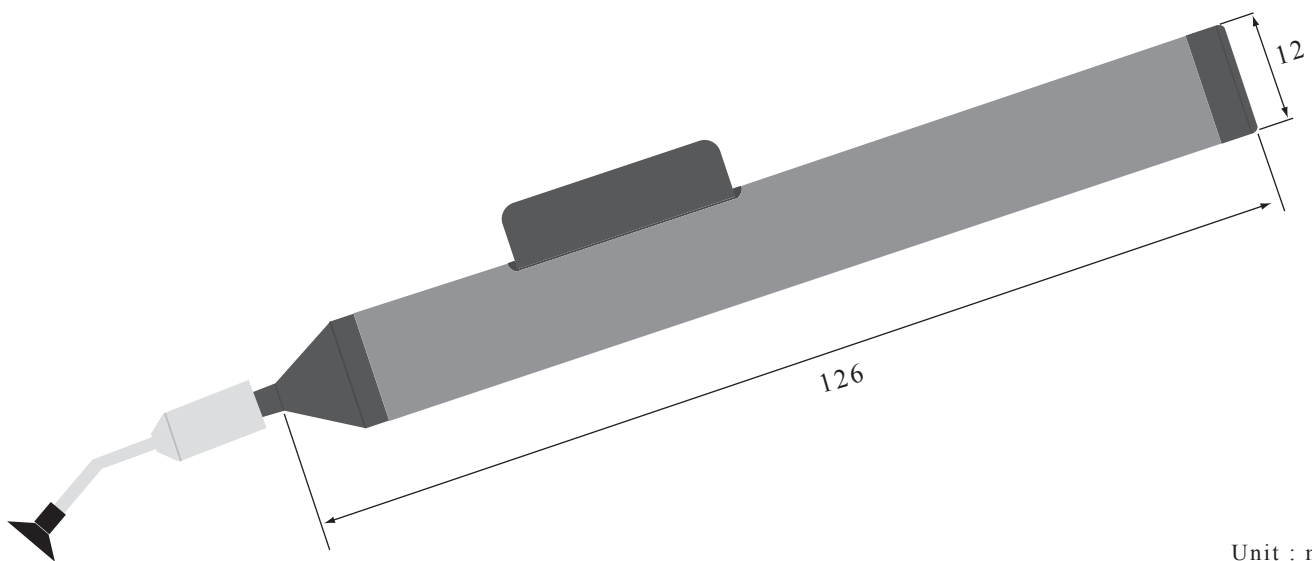

# Vacuum Pen MVP-01

**Ideal for placement of Metal Domes  
and Surface Mount LEDs**

**Supplied with 3 different size  
Vacuum Tips**

**Avoids contamination and handling  
of the component**

Unit : mm

**MEMCON (Asia) Limited**  
Units 5/6 6/F Westley Square  
48 Hoi Yuen Rd Kwun Tong Hong Kong  
T +852 3741 1411 F +852 3747 8980  
www.memcon.asia sales@memcon.asia