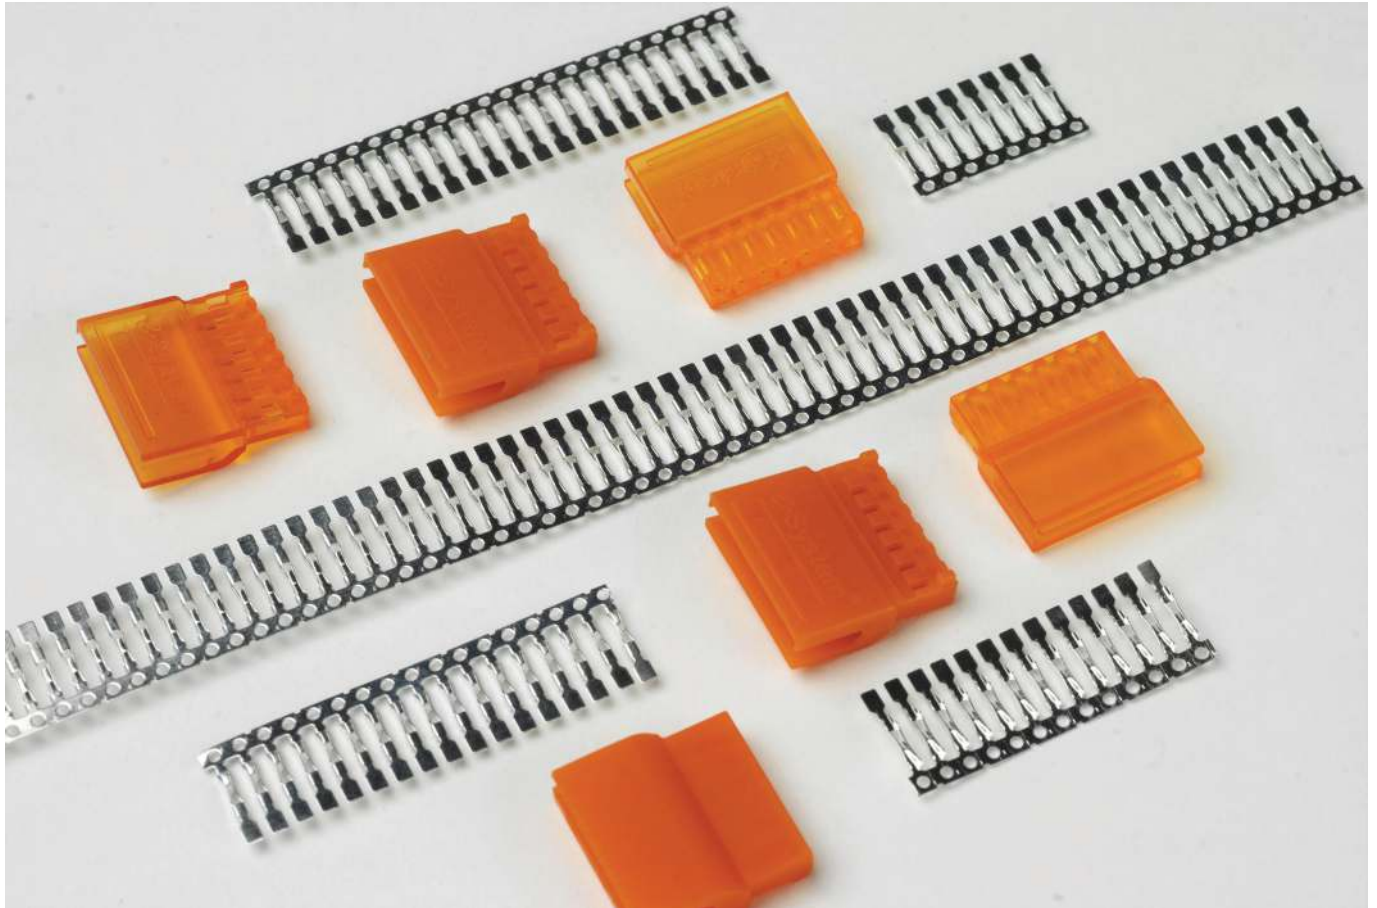

CUSTOM CONTACTS & HOUSINGS

Our product specialists will be pleased to work with you to supply a different colour housing or even custom moulded in a corporate style with your own brand or logo.

Contacts can be custom developed and tailored specifically for your application