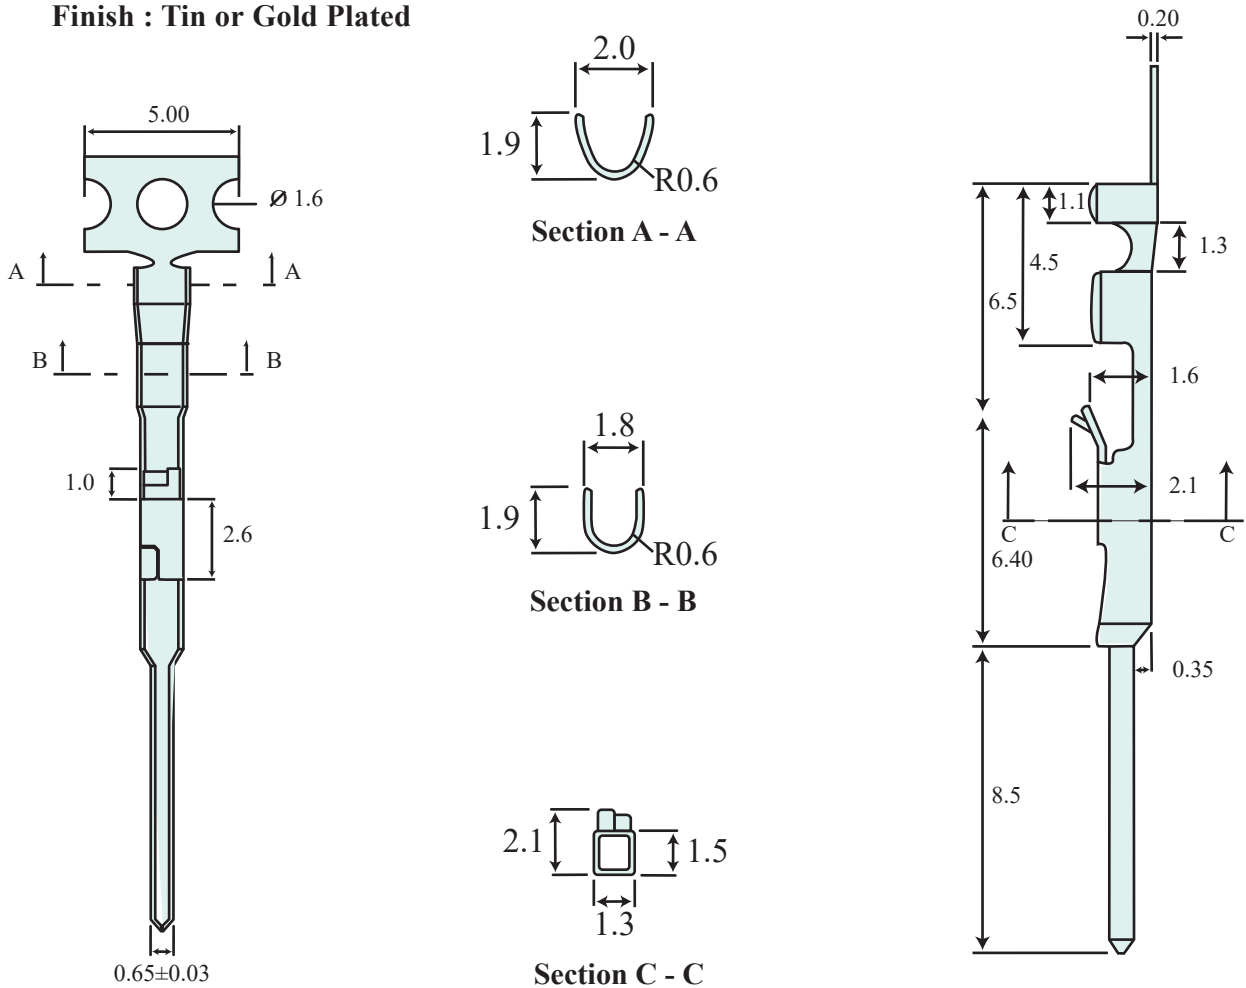

# MMWCA Series Male Wire Crimp Contact

Ideal for connecting discrete wire to Membrane Switches/Flat Cable

Quantity : 15,000 Pieces Per Reel

24~28 AWG Wire Gauge

Use with Housings MHW A or MHEWA

0.65mm Square Contact

RoHS Compliant

Material : Phosphor Bronze

Finish : Tin or Gold Plated

—